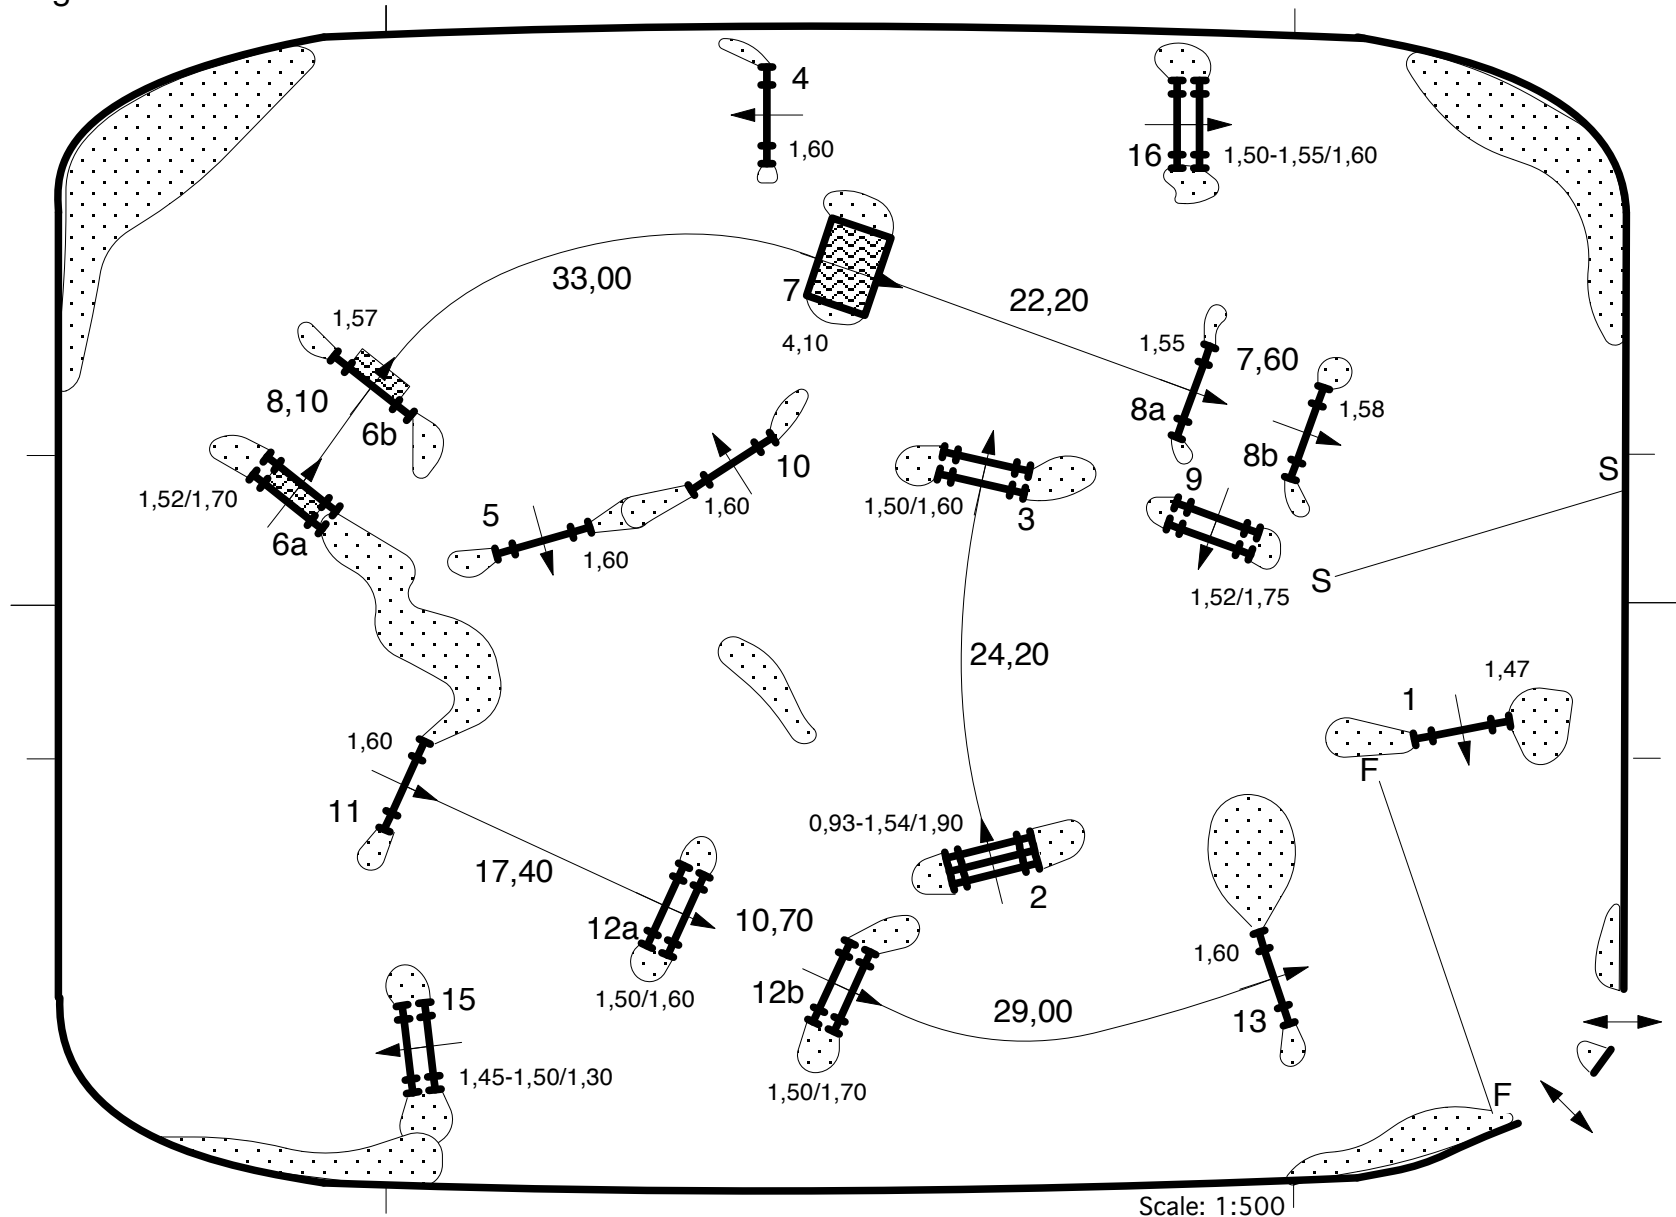

Beijing 2008 Olympic Games  
Equestrian Venue  
Hong Kong.

Team Round 2  
August HK

Length: 550 m  
Time Allowed: 88 sec.

Jump Off: 15-11-3-5-6a-6b-16  
Time Allowed: 45 sec

Course designers: Leopoldo Palacios (VEN)  
Steve Stephens (USA)